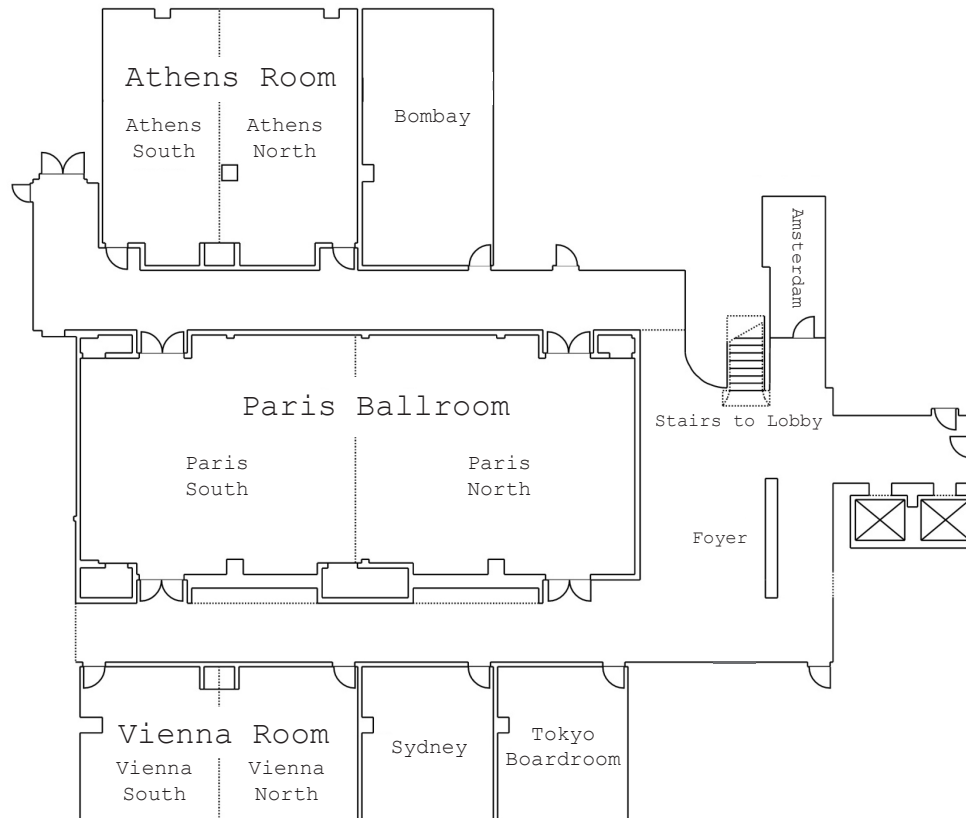

Kimpton Hotel Monaco Seattle Meeting + Event Spaces

Function Room	Sq ft	Dimensions	Banquet	Reception	U-shape	Theater	Classroom	Hollow	Conference
Amsterdam	152'	19' x 8.5'	-	-	-	-	-	-	6
Athens North	480'	31' x 15'	30	46	18	50	22	18	18
Athens Room	1055'	31' x 34'	70	100	28	100	45	30	30
Athens South	575'	31' x 18'	30	58	18	60	22	18	18
Bombay Room	595'	34' x 17'	40	40	20	60	30	25	24
Paris Ballroom	2160'	30' x 72'	160	180	50	220	130	55	60
Paris Foyer	800'	25' x 32'	-	38	-	-	-	-	-
Paris North	1110'	30' x 37'	88	116	30	122	65	35	30
Paris South	1050'	30' x 35'	80	110	30	116	65	35	30
Sydney Room	340'	20' x 17'	24	25	8	38	20	10	10
Tokyo Boardroom	350'	20' x 17'	12	-	-	-	-	-	12
Vienna North	370'	20' x 18'	20	26	8	25	15	10	15
Vienna Room	740'	20' x 37'	50	74	18	60	30	15	25
Vienna South	370'	20' x 18'	20	26	8	25	15	10	15
The Garage	545'	30' x 18'	40	50	-	-	-	20	-
12 th Man	220'	11' x 20'	20	-	-	-	-	-	-
Hendrix Room	180'	9' x 19'	-	-	-	-	-	-	-
Outlier Patio	1040'	20' x 52'	60	-	-	-	-	-	-